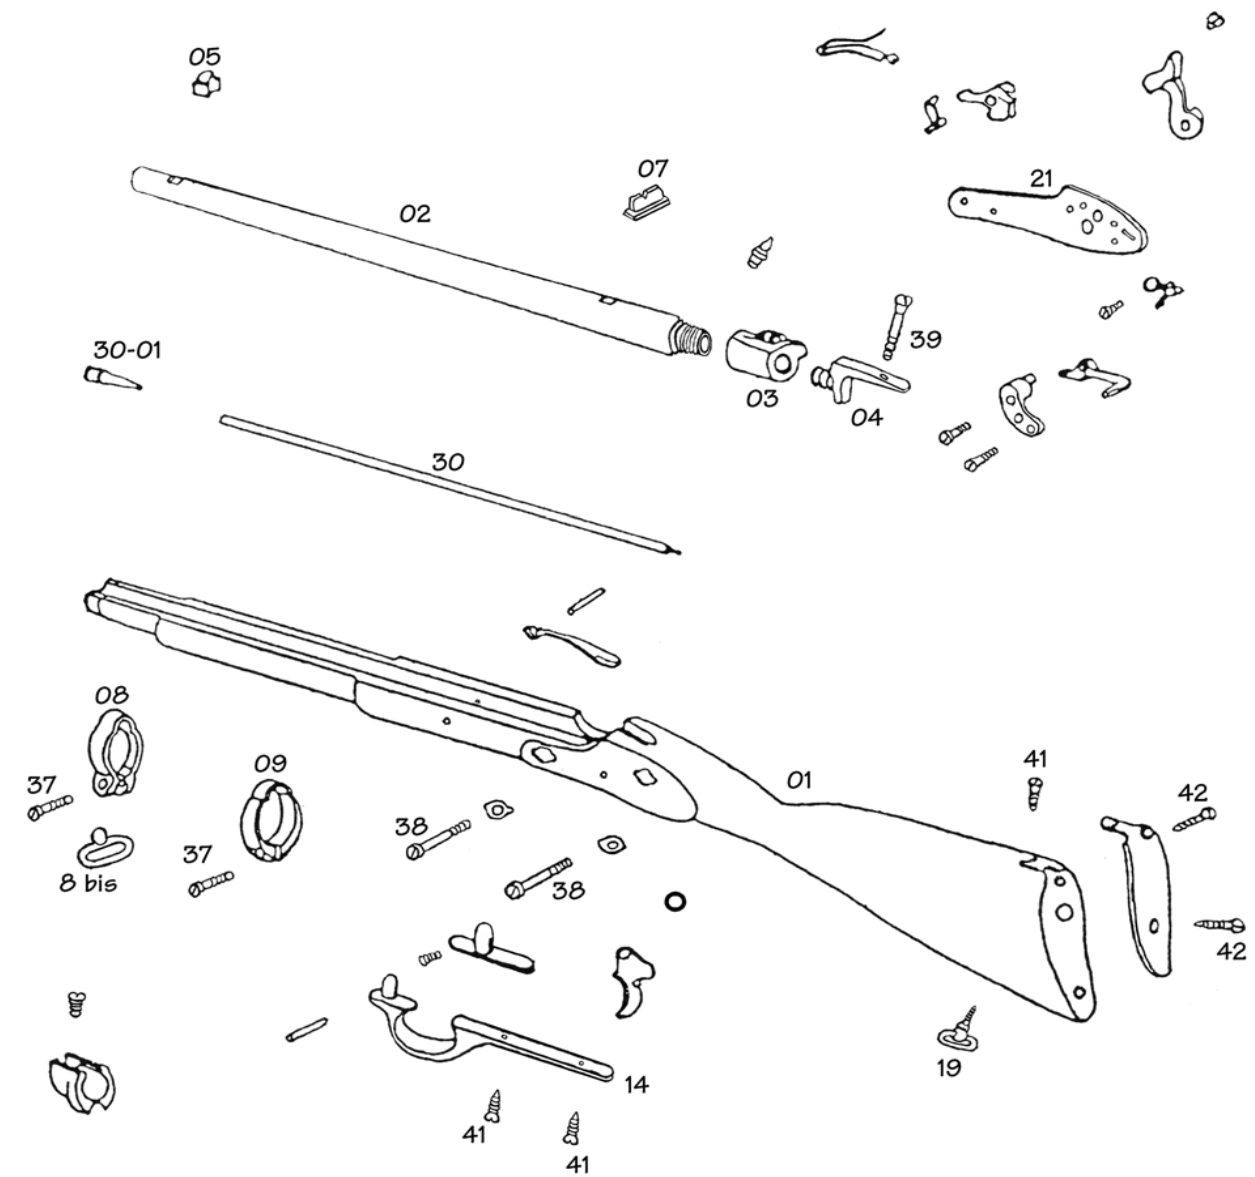

PRICE LIST 2005/a	EUROARMS ITALIA S.r.l. www.euroarms.net	
STOCK No.	SPARE PARTS - Cook & Brother - 24" - percussion - (parts different from Enfield 39")	

.CB 01	STOCK	calcio
.CB 02	BARREL	canna (solo tubo)
.CB 03	BREECH BLOCK	base luminello
.CB 04	BREECH PLUG	tappo canna o codetta
.CB 05	FRONT SIGHT	mirino
.CB 07	REAR SIGHT	tacca di mira
.CB 08	FRONT BAND	fascetta anteriore
.CB 08-01	SWIVEL FRONT	maglietta portacinghia anteriore
.CB 09	REAR BAND	fascetta posteriore
.CB 14	TRIGGER GUARD	guardiamano
.CB 19	REAR SWIVEL	maglietta portacinghia posteriore
.CB 21	LOCK PLATE	cartella acciarino
.CB 30	RAMROD	bacchetta
.CB 30-01	RAMROD TIP	puntale bacchetta
.CB 37	BANDS SCREW	viti fascette
.CB 38	LOCK PLATE SCREW	viti cartella
.CB 39	BREECH PLUG SCREW	vite tappo canna o codetta
.CB 41	BUTT PLATE AND TRIGGER GUARD SCREW	viti calciolo e guardiamano
.CB 42	BUTT PLATE SCREW	viti calciolo
.CB 50	STOCK WITH FURNITURE	calcio completo di ottoni
CB 024	BARREL WITH SIGHTS PROOF TESTED	canna completa di mire testata al BNP
.CB 52	LOCK COMPLETE	acciarino completo

COOK & BROTHER 24"

EXPLODED VIEW

part different from Enfield 39"

EUROARMS ITALIA S.r.l. - EUROARMS OF AMERICA Inc.
www.euroarms.net