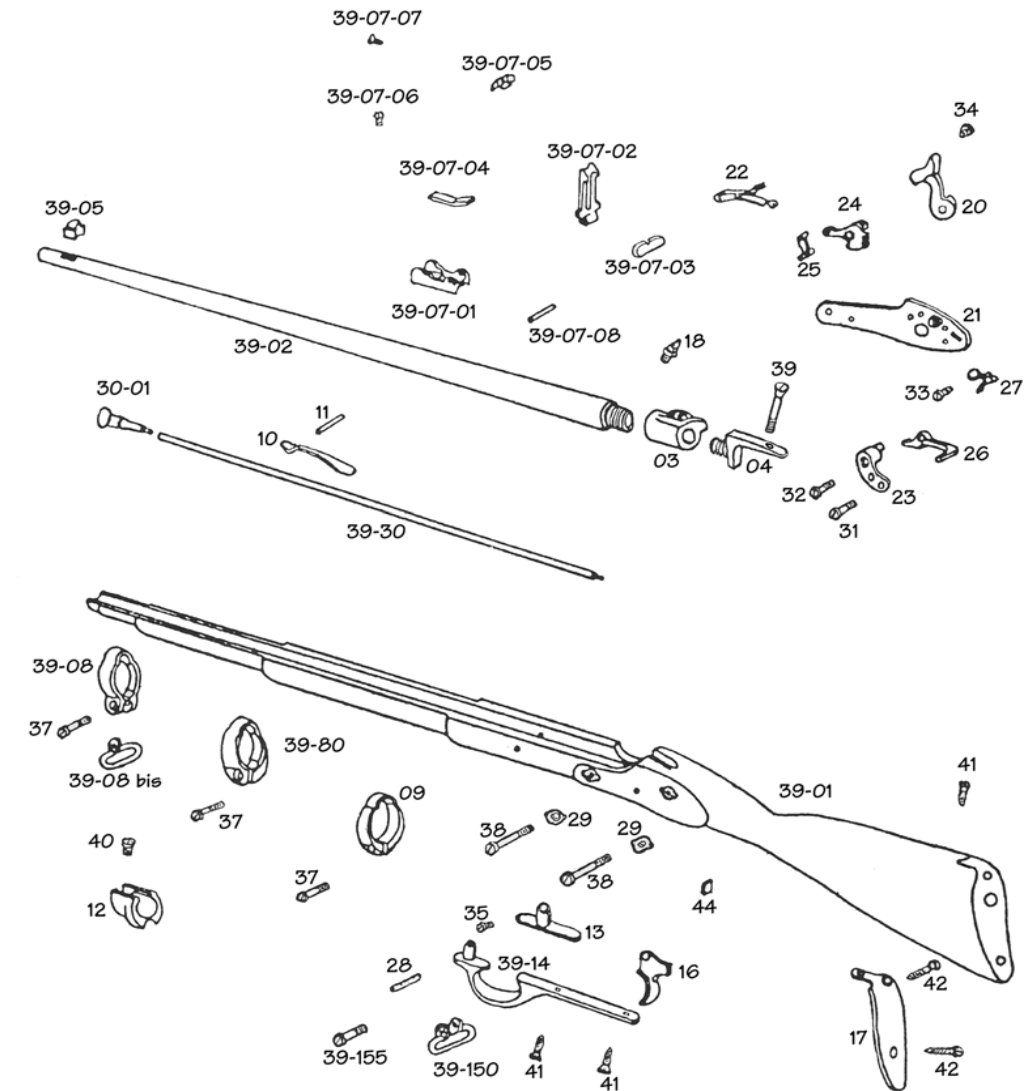

ENFIELD 1853 - 39"

EXPLODED VIEW

EUROARMS ITALIA S.r.l. - EUROARMS OF AMERICA Inc.

www.euroarms.net