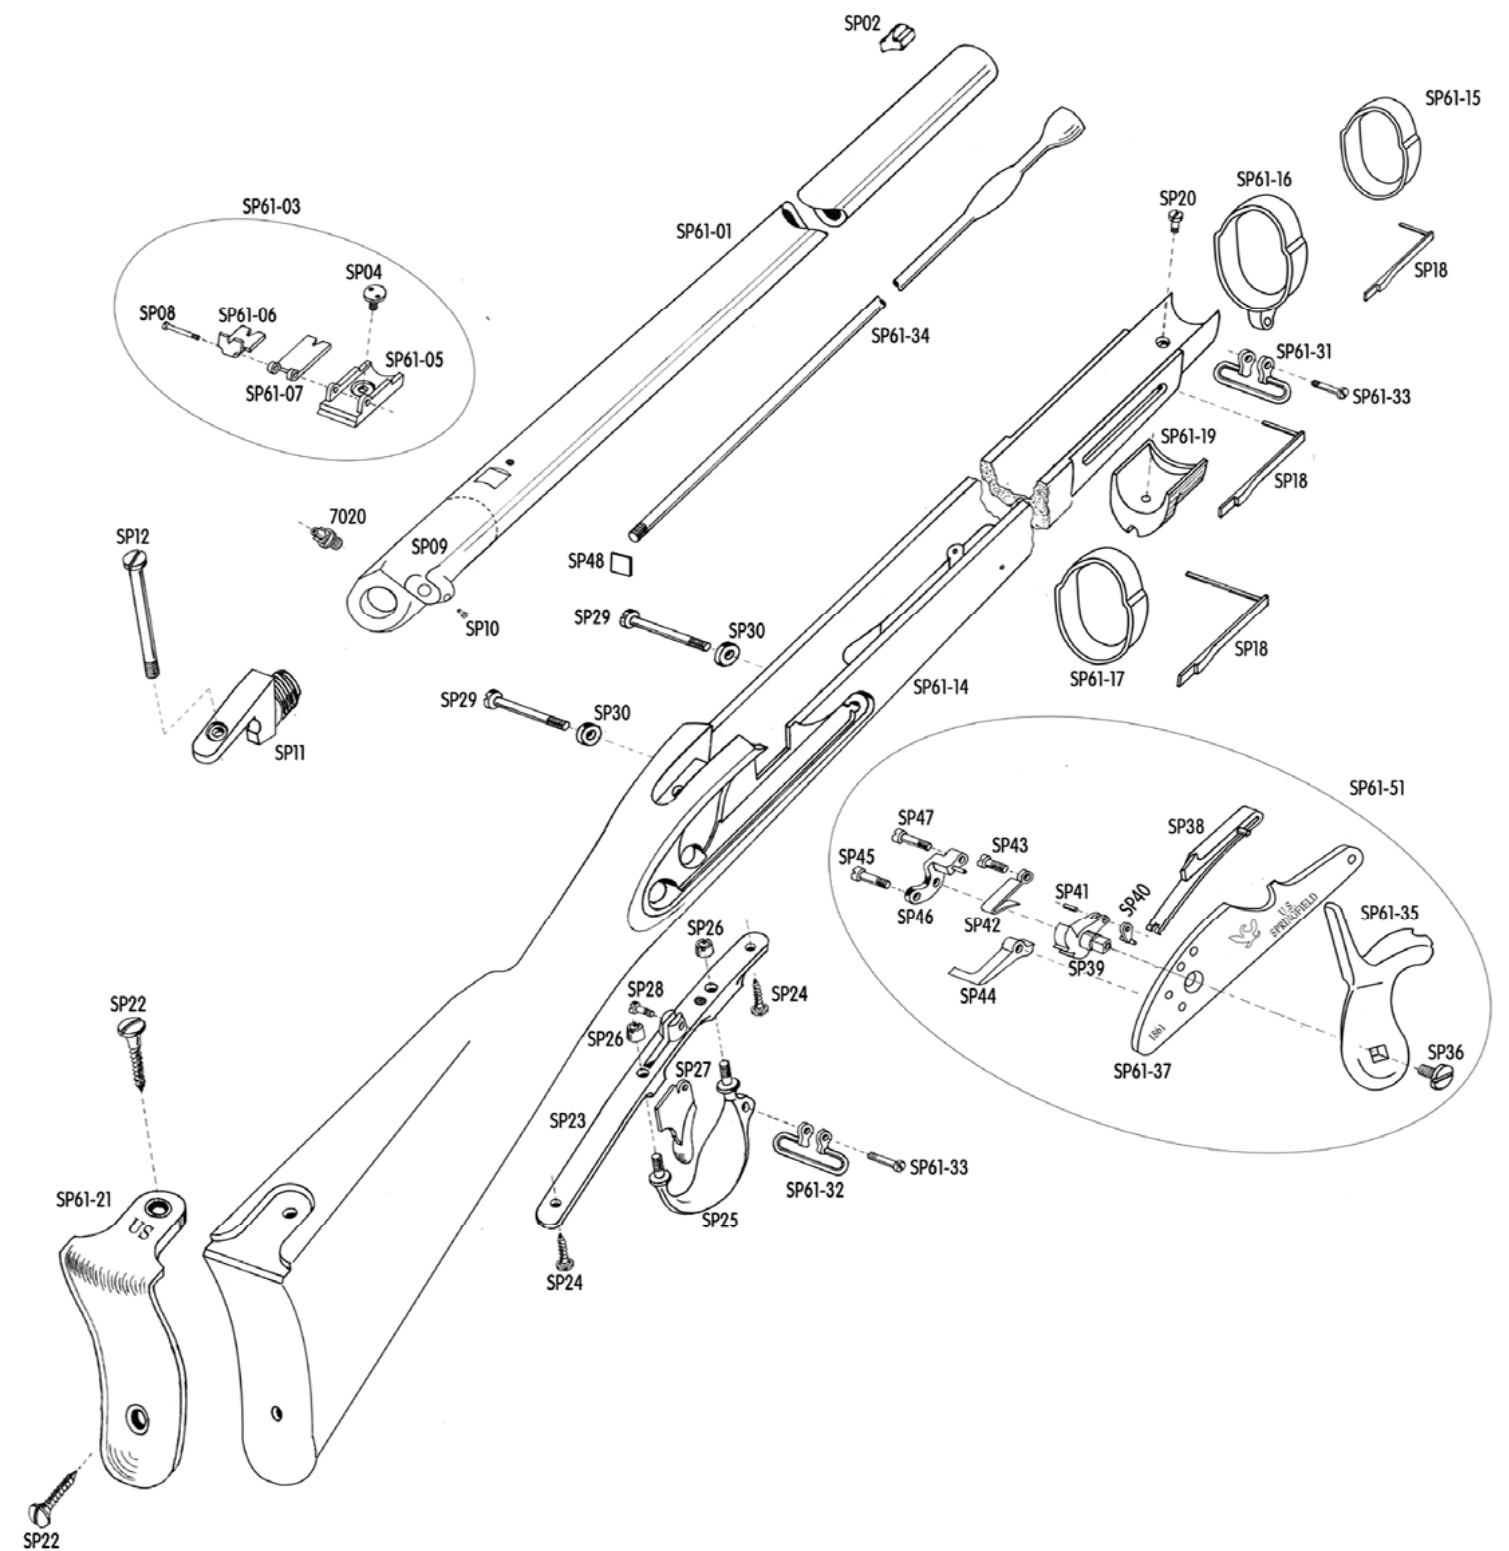

.SP 61-01	BARREL	canna (solo tubo)
.SP 02	FRONT SIGHT BAYONET LUG	mirino - attacco baionetta
.SP 61-03	REAR SIGHT COMPLETE	tacca di mira completa
.SP 04	REAR SIGHT BASE SCREW	vite tacca di mira
.SP 61-05	REAR SIGHT BASE	base alzo tacca di mira
.SP 61-06	REAR SIGHT LEAF 1st	foglia prima tacca di mira
.SP 61-07	REAR SIGHT LEAF 2st	foglia seconda tacca di mira
.SP 08	REAR SIGHT LEAF SCREW	vite foglie tacca di mira
.SP 09	NIPPLE BASE	base luminello
.SP 10	CLEANING SCREW	vite base luminello
.SP 11	BREECH PLUG	tappo canna
.SP 12	BREECH PLUG SCREW	vite tappo canna
.7020	NIPPLE 8x1 mm	luminello
.SP 61-14	STOCK	calcio
.SP 61-15	FRONT BAND	faschetta anteriore
.SP 61-16	MIDDLE BAND WITH BELT SWIVEL	faschetta media con attacco portacinghia anteriore
.SP 61-17	REAR BAND	faschetta posteriore
.SP 18	BAND SPRINGS	molla fascette
.SP 61-19	FOREND CAP	puntale calcio
.SP 20	FOREND CAP SCREW	vite puntale calcio
.SP 61-21	BUTT PLATE	calciolo
.SP 22	BUTT PLATE SCREW	viti calciolo
.SP 23	TRIGGER PLATE	supporto grilletto
.SP 24	TRIGGER PLATE SCREW	viti supporto grilletto
.SP 25	TRIGGER GUARD	guardiamano
.SP 26	TRIGGER GUARD NUTS	dadi guardiamano
.SP 27	TRIGGER	grilletto
.SP 28	TRIGGER SCREW	vite grilletto
.SP 29	LOCK PLATE SCREWS	viti cartella
.SP 30	LOCK PLATE WASHERS	bronzine viti cartella
.SP 61-31	FRONT BELT SWIVEL	portacinghia anteriore
.SP 61-32	REAR BELT SWIVEL	portacinghia posteriore
.SP 61-33	BELT SWIVEL SCREWS	viti portacinghie
.SP 61-34	RAMROD	bacchetta
.SP 61-35	HAMMER	cane
.SP 36	HAMMER SCREW	vite cane
.SP 61-37	LOCK PLATE	cartella acciarino
.SP 38	HAMMER SPRING	molla cane
.SP 39	TUMBLER	noce
.SP 40	STIRRUP	maglietta o tirantino
.SP 41	STIRRUP PIN	perno maglietta
.SP 42	SEAR SPRING	molla leva scatto
.SP 43	SEAR SPRING SCREW	vite molla leva scatto
.SP 44	SEAR	leva scatto
.SP 45	SEAR SCREW	vite leva scatto
.SP 46	BRIDLE	braghetta
.SP 47	BRIDLE SCREW	vite braghetta
.SP 48	RAMROD RETAINER	piastrina fermabacchetta
.SP 61-49	STOCK WITH FURNITURE	calcio completo di metalli
SP 050	BARREL WITH SIGHTS PROOF TESTED	canna completa di mire testata al BNP
.SP 61-51	LOCK COMPLETE	acciarino completo
SP 060	BARREL WITH SIGHTS PROOF TESTED - smooth bore	canna completa di mire testata al BNP - anima liscia